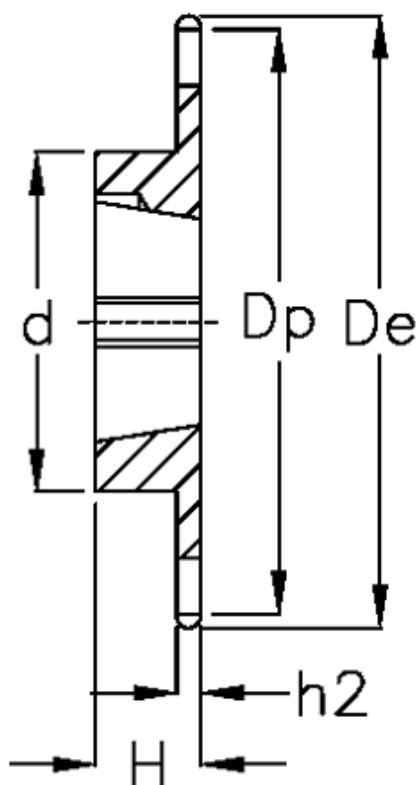

Article number: 616031005038

Description: Taperbored sprocket 08 B-1 Z=38 simplex
for bushing 2012

Measures

C = 1.3

d = 90

De = 158.6

Dp = 153.8

For bush = 2012

For chain size = 1/2" x 5/16"

For chain type = 08 B-1

H = 32

h1 = 7.2

Material = Stål

Number of teeth = 38